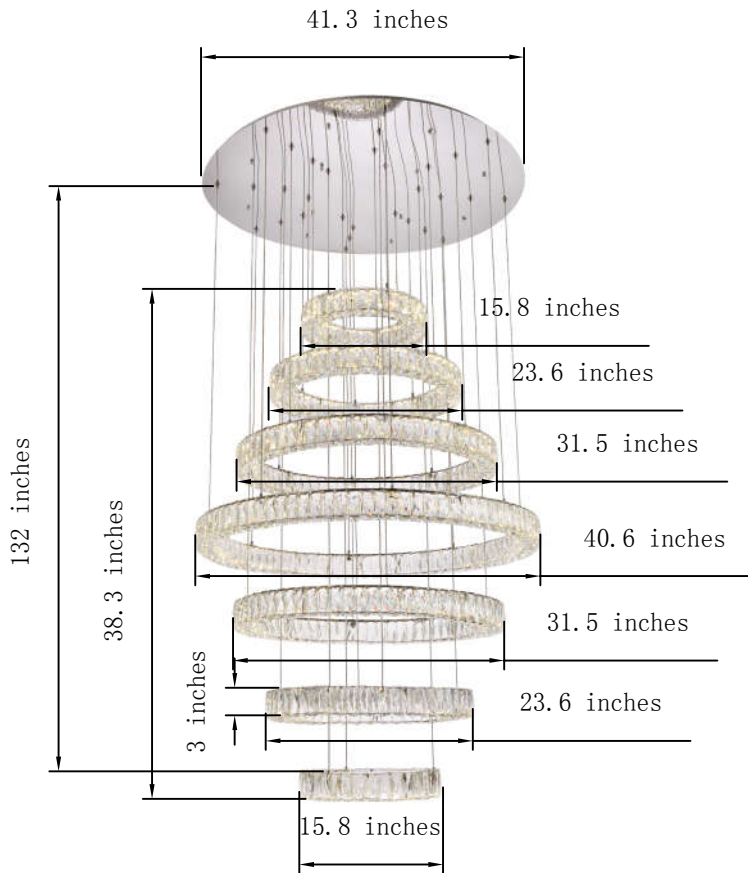

PRODUCT SPECIFICATION SHEET

MONROE COLLECTION

MONROE 7-Light Chrome Pendant Clear Crystal

Chrome
Item No:3503G7LC

Satin Gold
Item No:3503G7LG

Black
Item No:3503G7LBK

Available Finishes

The Collection is composed of ,Pendants,
Bathroom Lamp and Flush Mounts

Dimensions

Canopy Size(in)	D41.3"H1"
Chain/Rod Length	N/A"
Length	N/A
Width	40.6"
Height	38.3"
Maximum Height	142"

Specifications

Finish	3 Finishes
Material	Stainless Steel+Iron+Crystal
Crystal Color	Clear
Type	Pendant
Hanging Device	Steel Wire
Voltage	110-125V
Dimmable	YES
Warranty	1 Year Limited
Shipment Type	Small Parcel

Bulb / Socket

Socket Type	LED
Number of Lights	7
Wattage/Bulb	232W
Included	YES

Installation

Indoor/Outdoor	Indoor
Dry/Wet/Damp	Dry
Weight	126.5 LBS
Wire Length	132"
Safety Rating	ETL Listed
Color temperature	4000K/3000K
Lumen	18560 LM
CRI	85